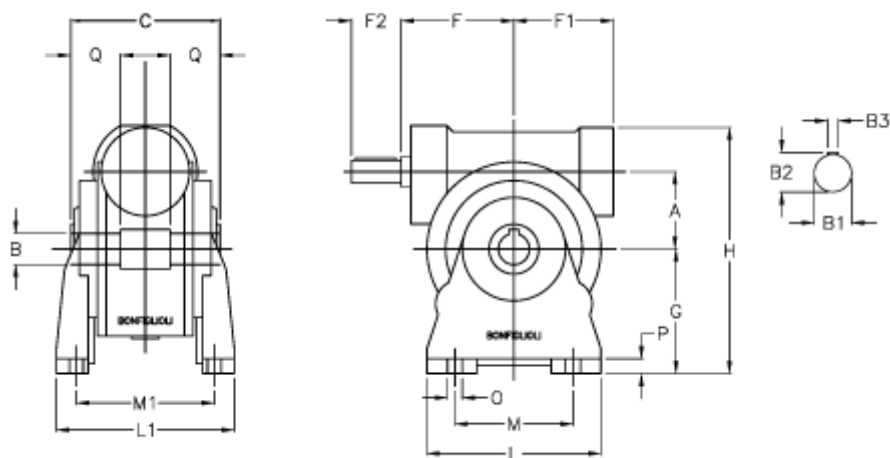

Article number: 3901130010200

Description: Worm gear with solid input shaft
VF 130A-10-HS

Measures

a	= 130.0	F1	= 154	P	= 18
B	= 45	g	= 195	Q	= 52.5
B1 E7	= 30	H	= 390		
B2	= 33.0	L	= 310		
B3 H9	= 8	L1	= 245		
C	= 165	m	= 220		
Description	= VF 130A-xx-HS	M1	= 191.0		
F	= 160.0	O	= 16.0		